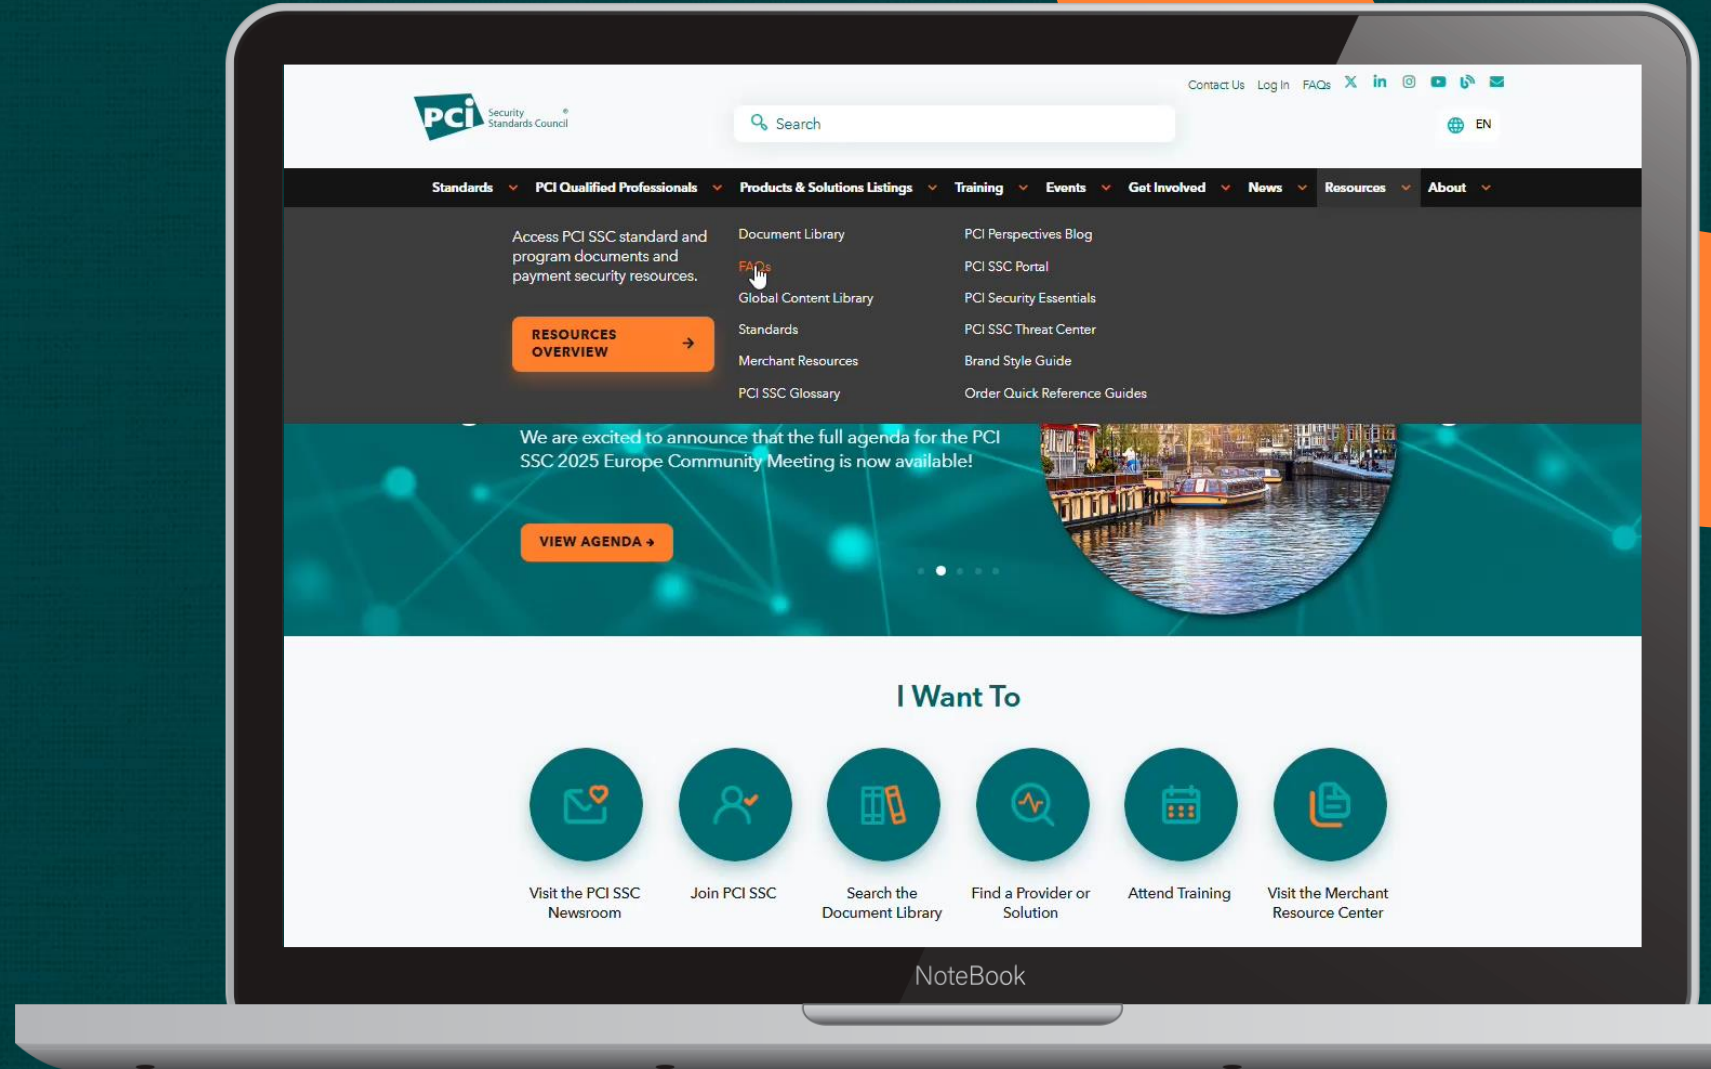

Leveraging PCI SSC Resources

PCI SSC Website

Resources at Your Fingertips

- Standards
- Guidance Documents
- Latest News and Insights
- And More!

PCI Standards

- Centralized Resource
- Detailed Information & Tools

Document Library

FAQ Page

- Featured Sections Including:
 - Featured
 - Most Popular
 - Most Recently Updated
 - Search Capabilities

Training & Certifications

The background is a dark teal color. It features several large, overlapping geometric shapes: a purple arc in the top left, a green arc in the top center, a large orange arc on the right side, a teal arc in the bottom left, and a purple arc in the bottom right. The text "Stay Informed" is centered on the left side of the image.