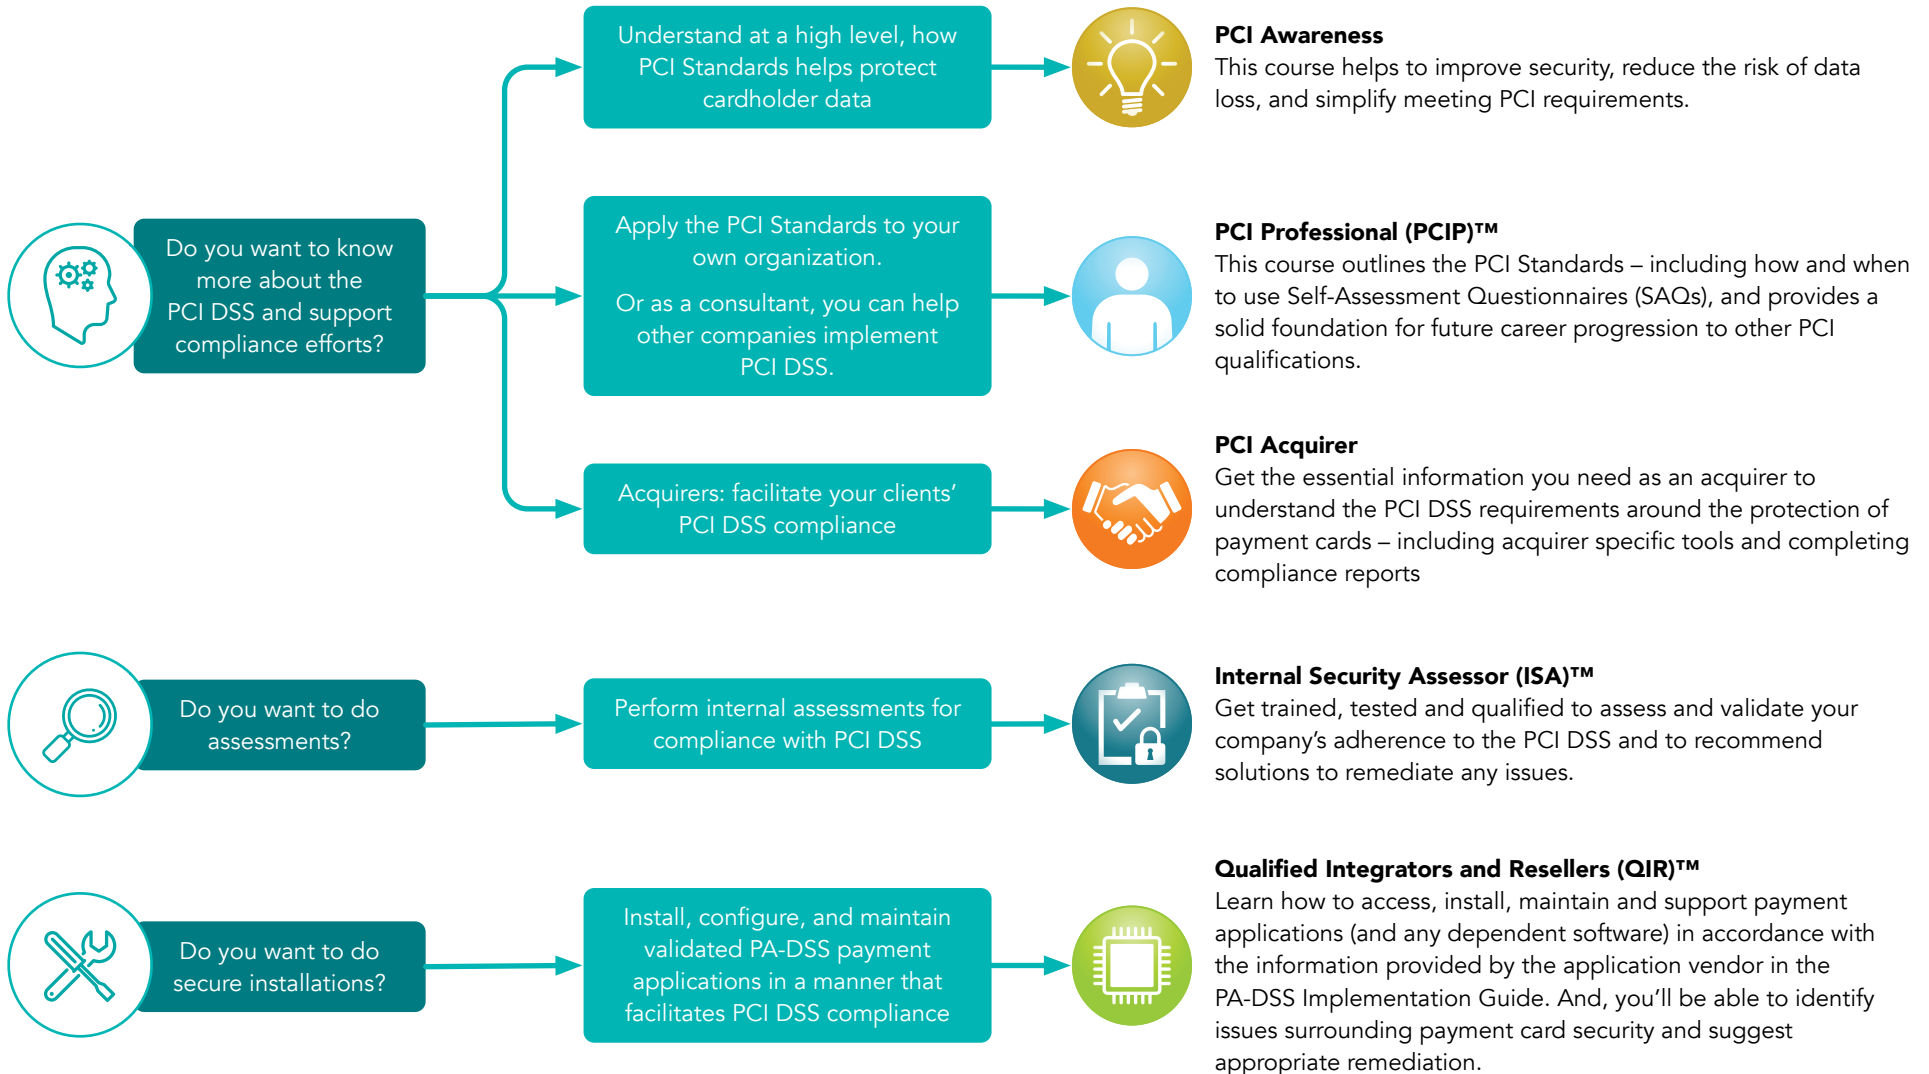

WHICH PCI TRAINING COURSE IS RIGHT FOR YOU?

**Maximize Knowledge.
Minimize Risk.**

For more information on any of these PCI training courses, please visit PCISSC.org/training, call us at: +1-781-876-6295, or email us at: training@pcisecuritystandards.org.