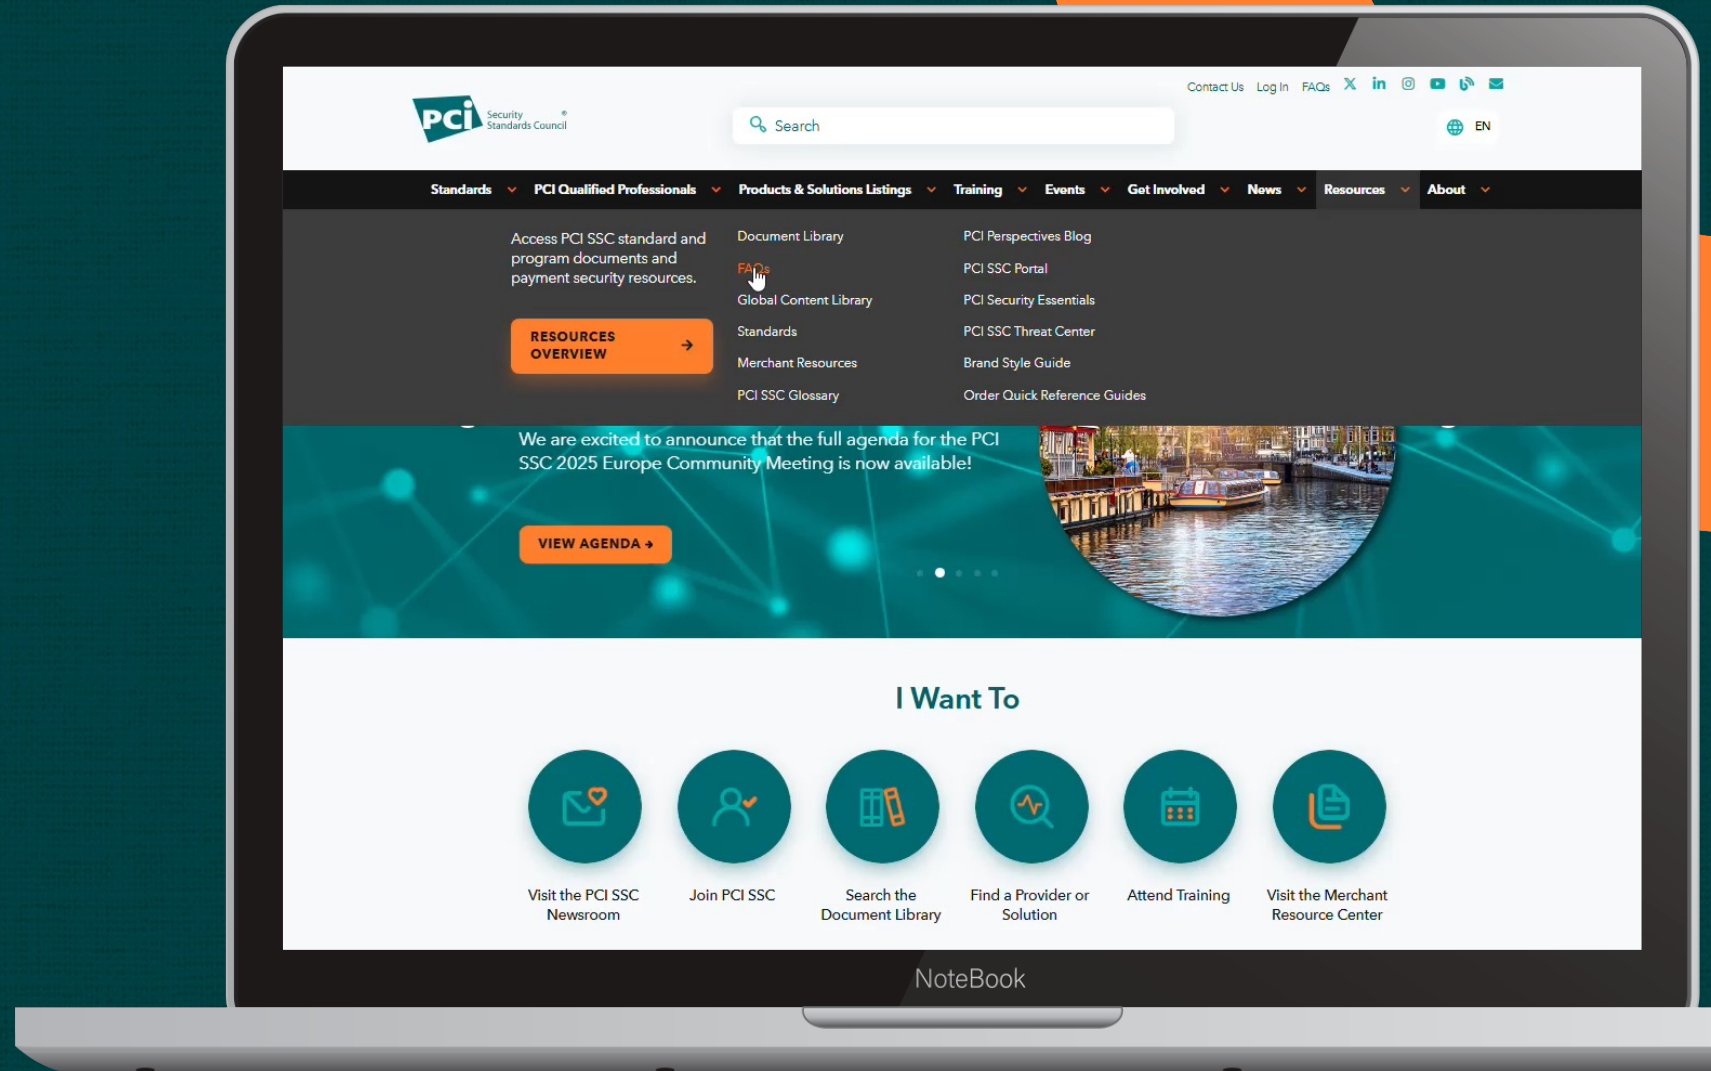

Global Executive
Roundtable

Regional Engagement
Boards

**Leveraging
PCI SSC
Resources**

PCI SSC Website

Resources at Your Fingertips

- Standards
- Guidance Documents
- Latest News and Insights
- And More!

PCI Standards

- Centralized Resource
- Detailed Information & Tools

Document Library

FAQ Page

- Featured Sections Including:
 - Featured
 - Most Popular
 - Most Recently Updated
 - Search Capabilities

Training & Certifications

The background is a dark teal color. It features several large, overlapping geometric shapes: a purple arc in the top left, a green arc in the top center, a large orange arc on the right side, a light blue arc in the top right, a purple arc in the bottom right, and a light blue arc in the bottom left. The text "Stay Informed" is centered on the left side of the image.